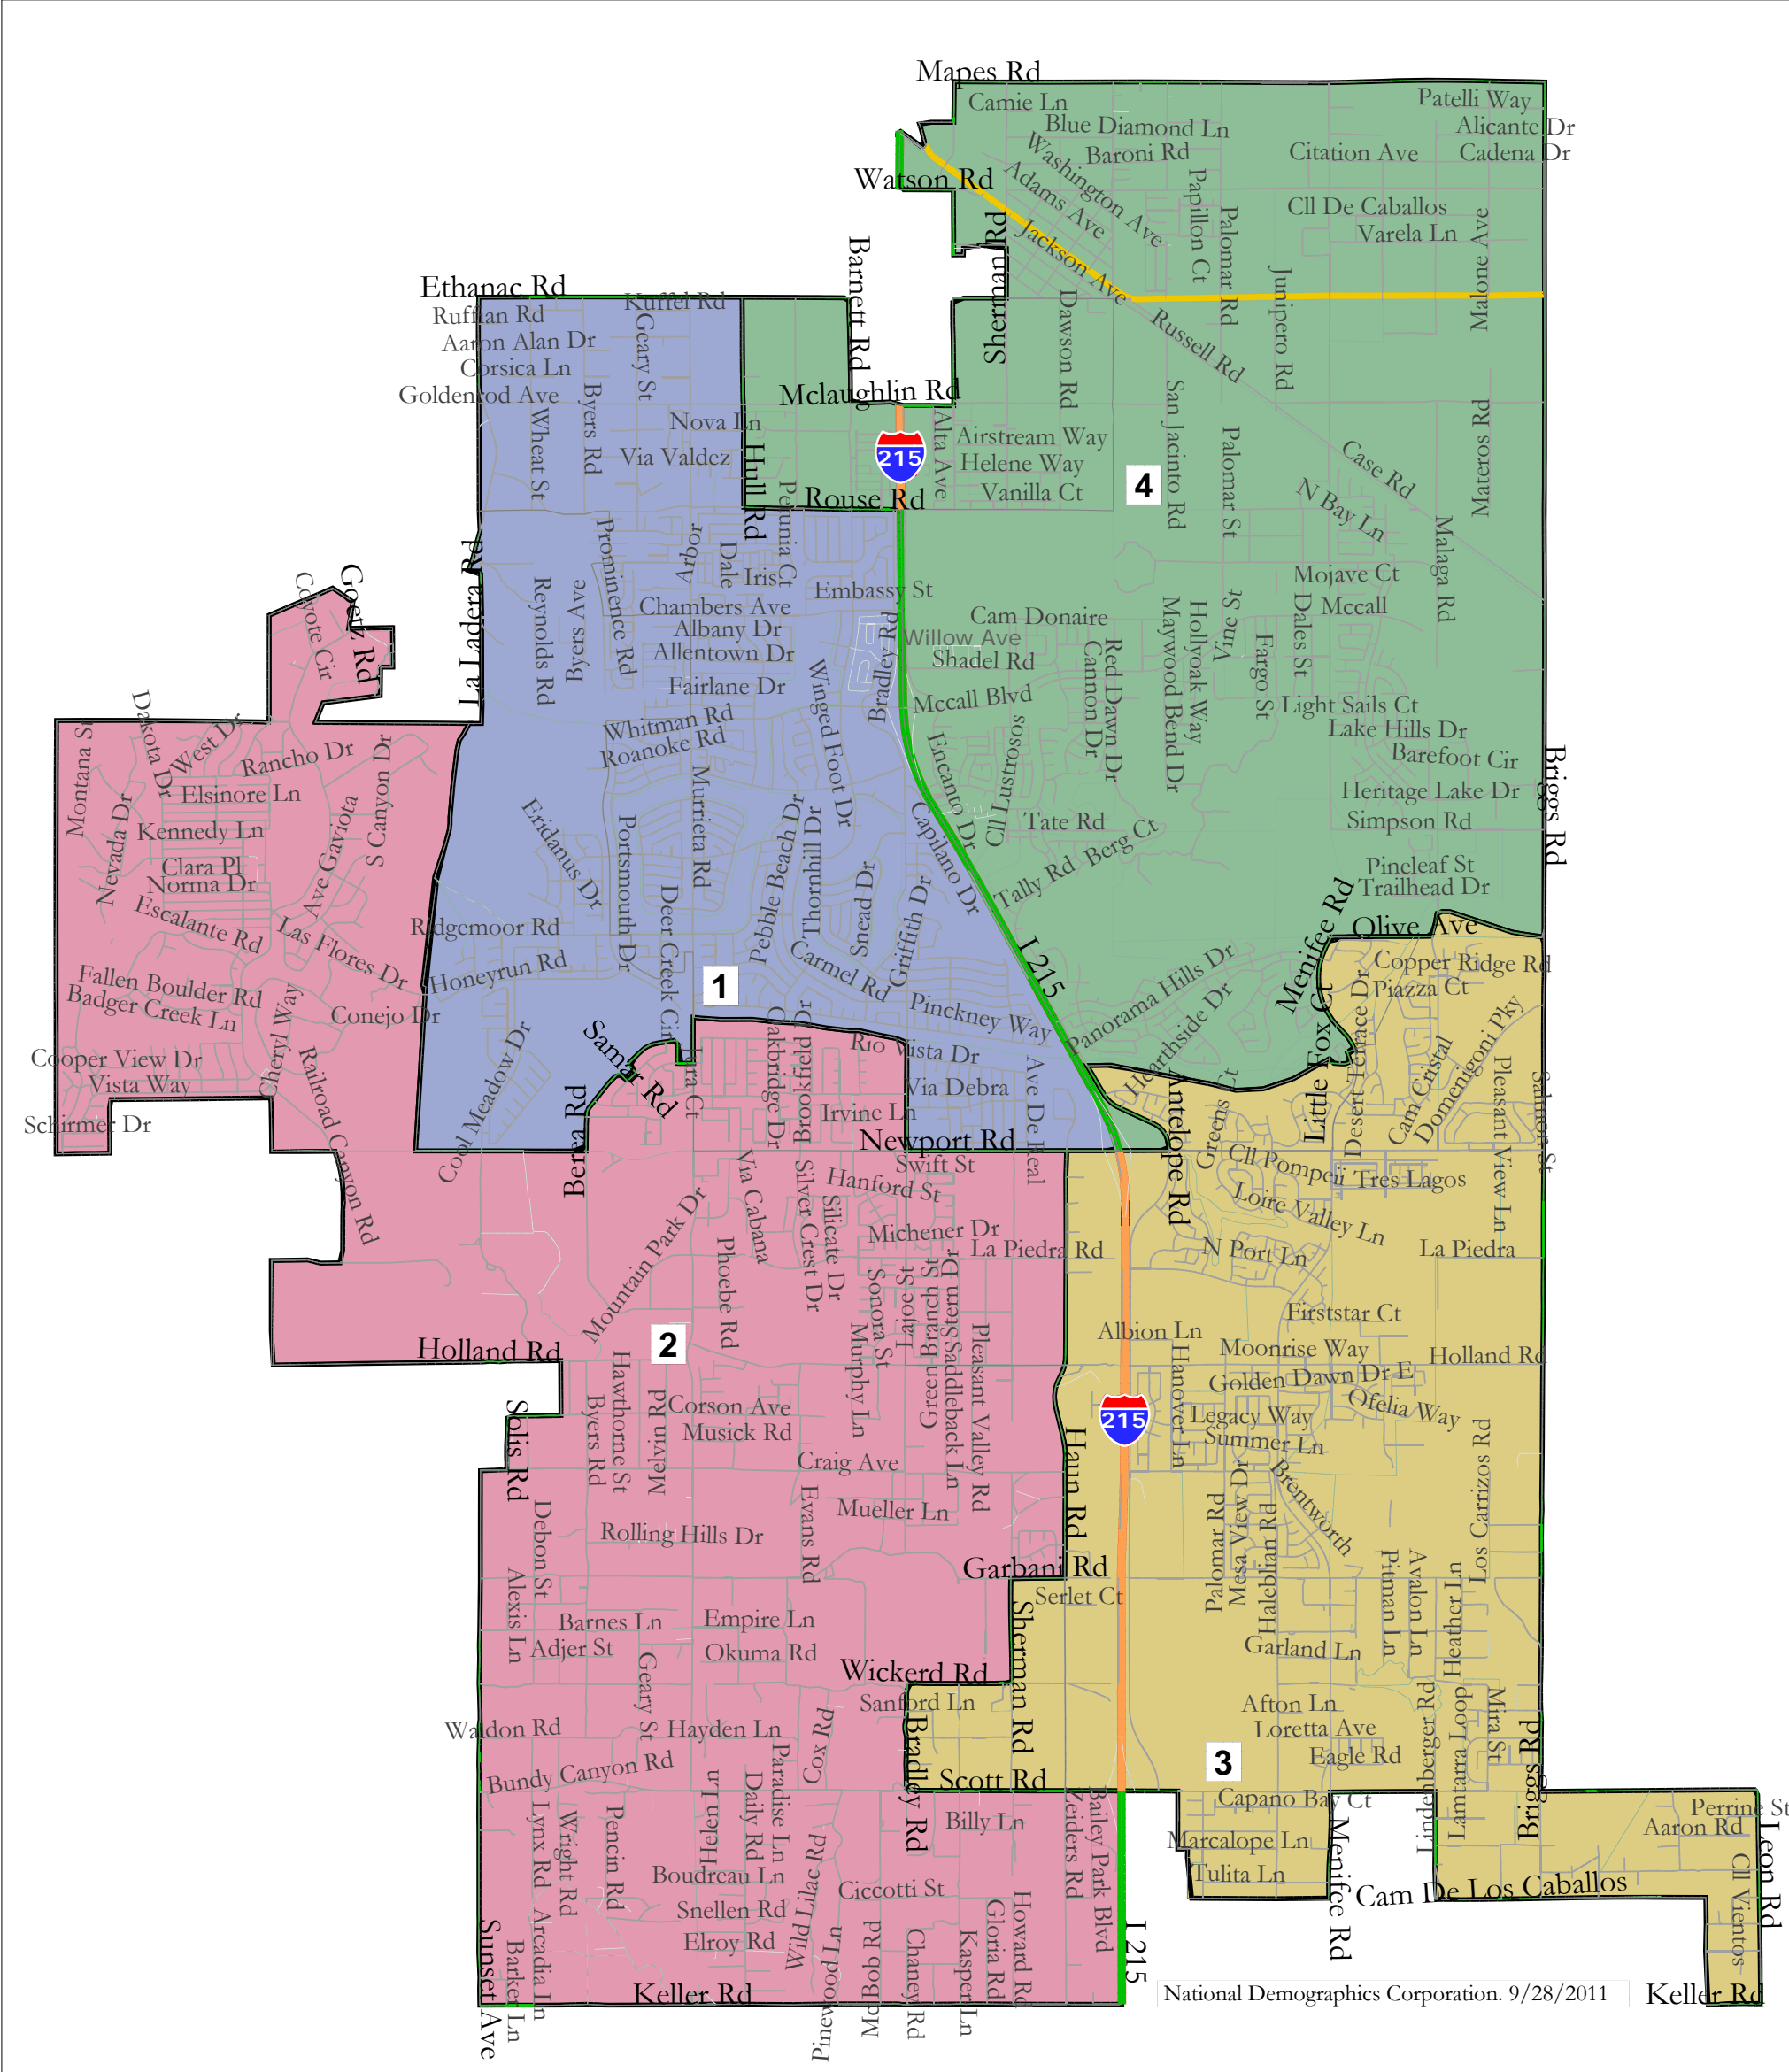

**Four District Boundary Map
Adopted 2011 after Census 2010**

**District 1 -
Greg August,
Elected 2016**

**District 2 -
Matt Liesemeyer,
Elected 2014**

**District 3 -
Lesia Sobek,
Elected 2016**

**District 4 -
John Denver,
Elected 2014**

**Mayor at Large -
Neil R. Winter
Elected 2016**