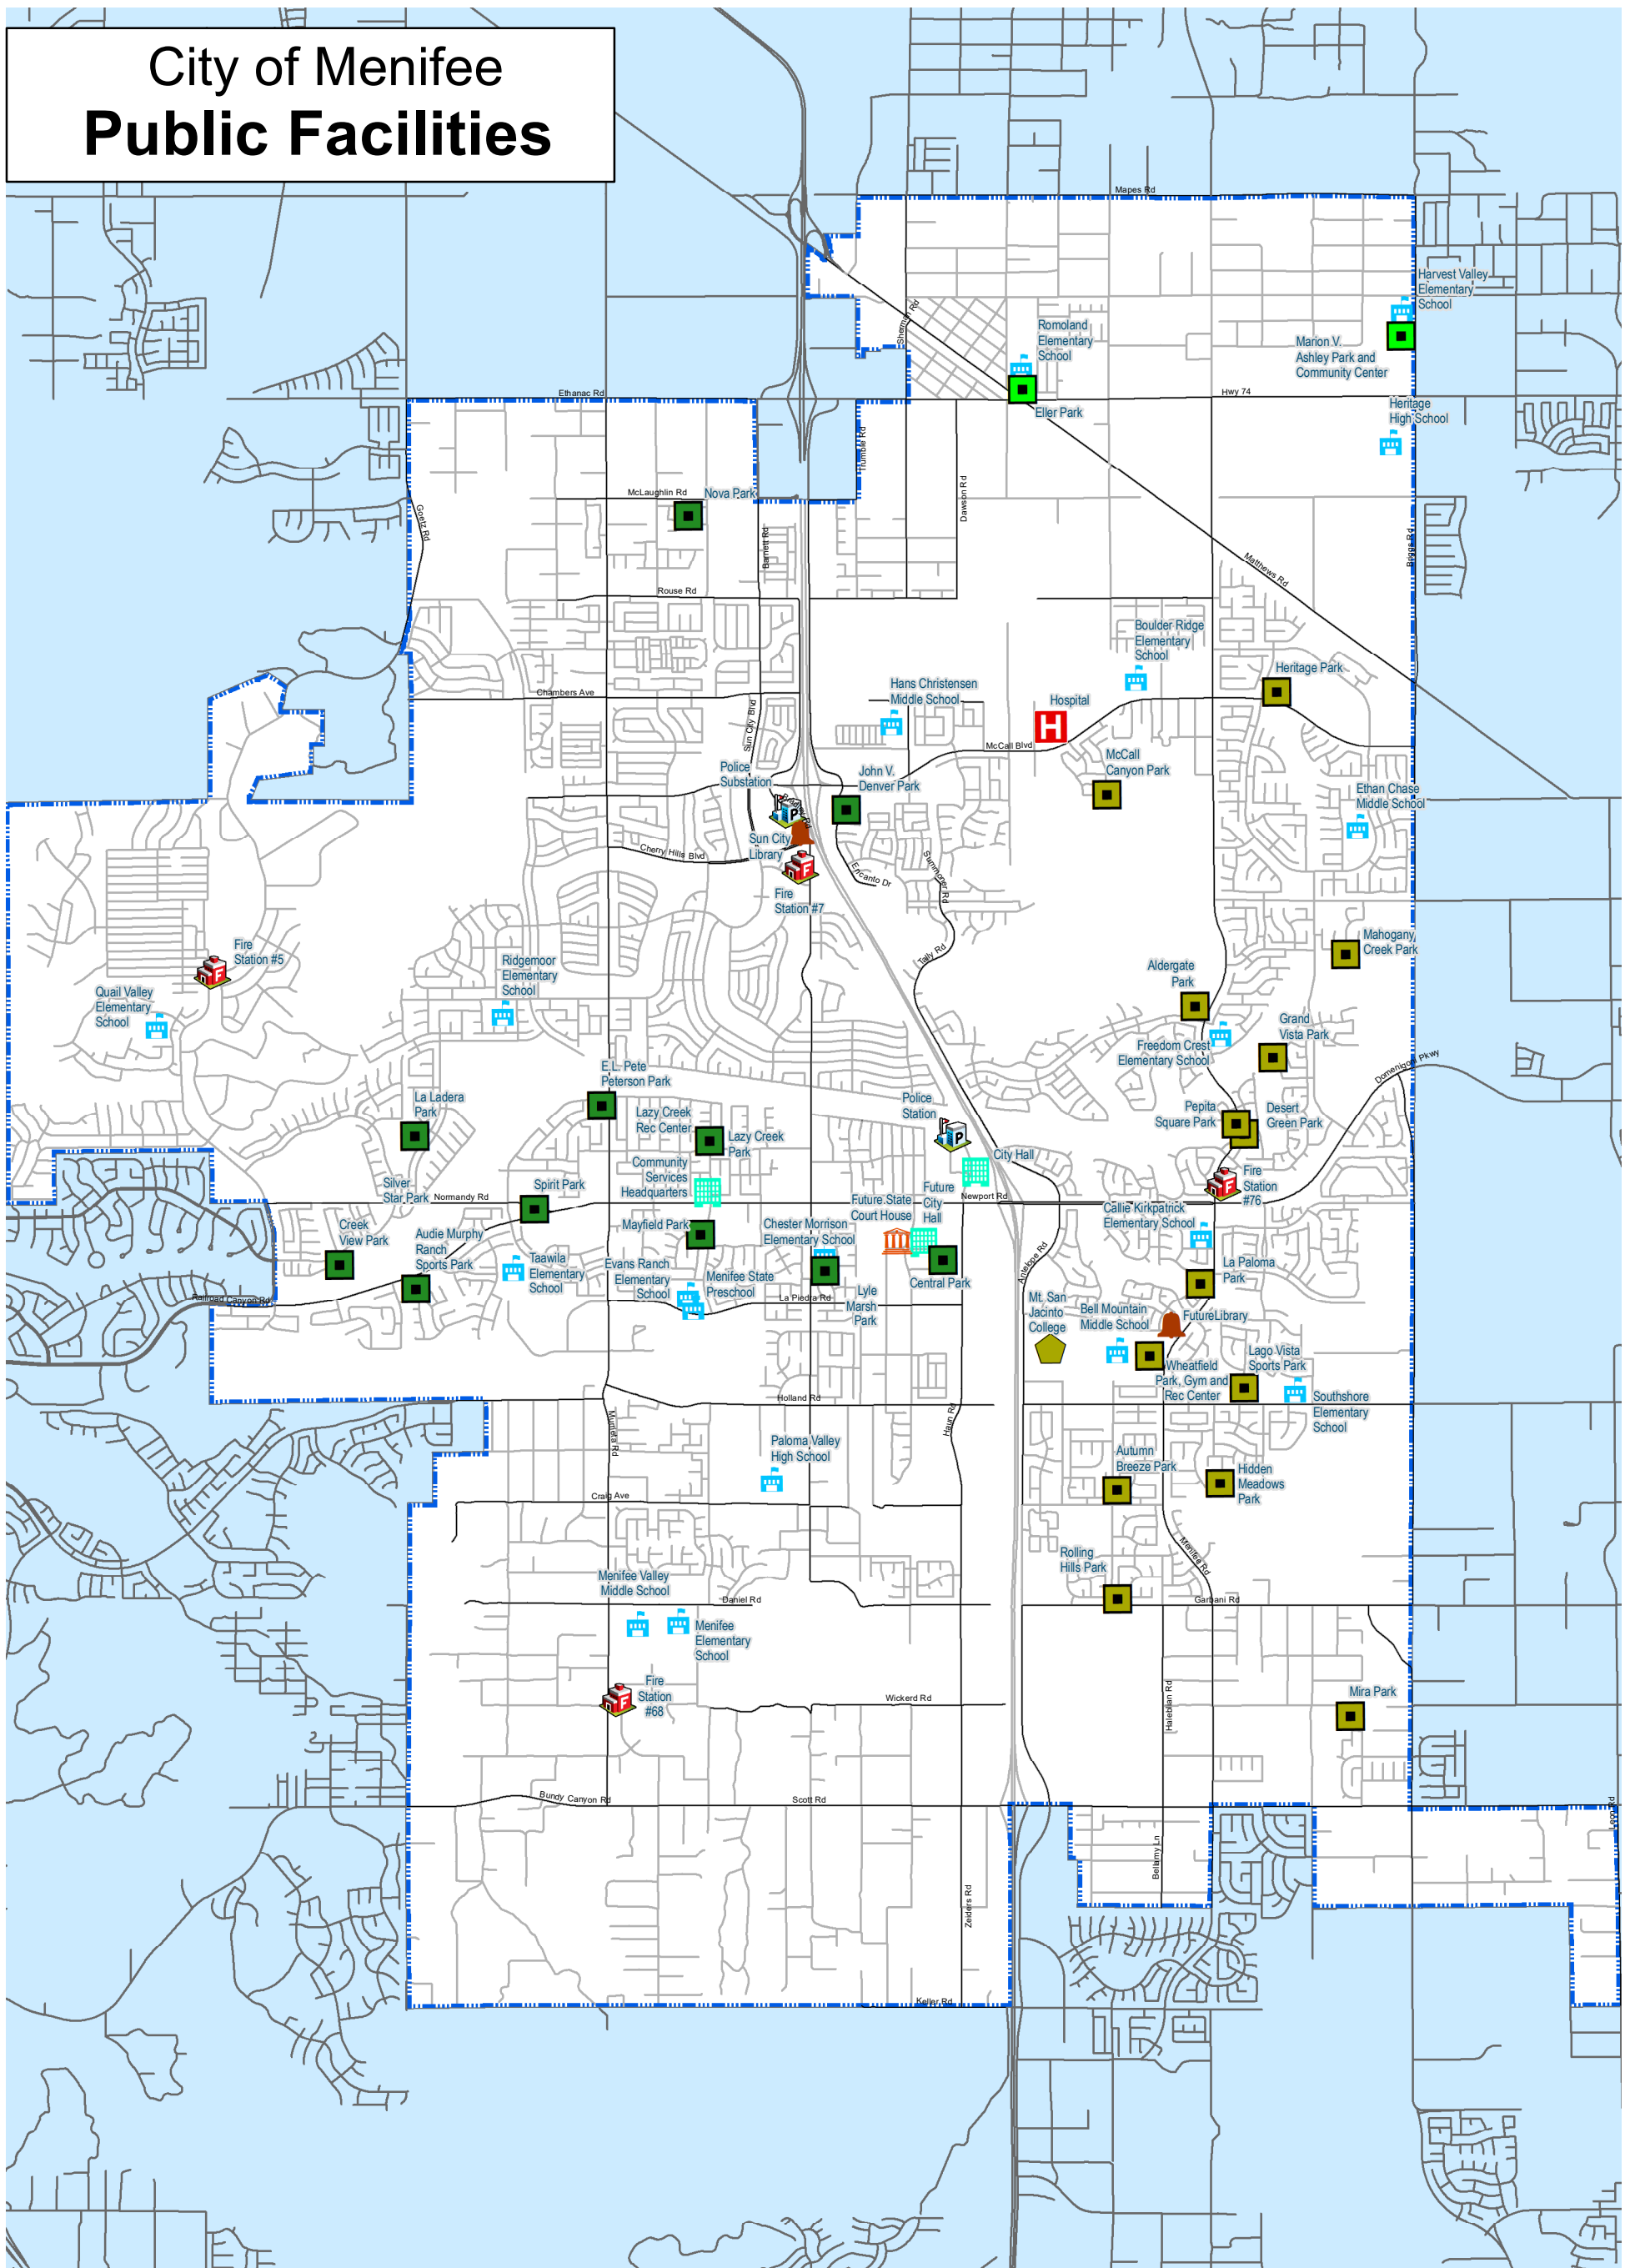

City of Menifee Public Facilities

Public Facility

- City Facility
- County Facility
- State Facility
- Other Public Facility

Police Facility

Fire Station

Hospital

Park - City of Menifee

Park - County of Riverside

Park - Valley Wide Recreation & Park Dist

Public School

City of Menifee Boundary

0 2,100 4,200 8,400 Feet

1 inch = 4,200 feet