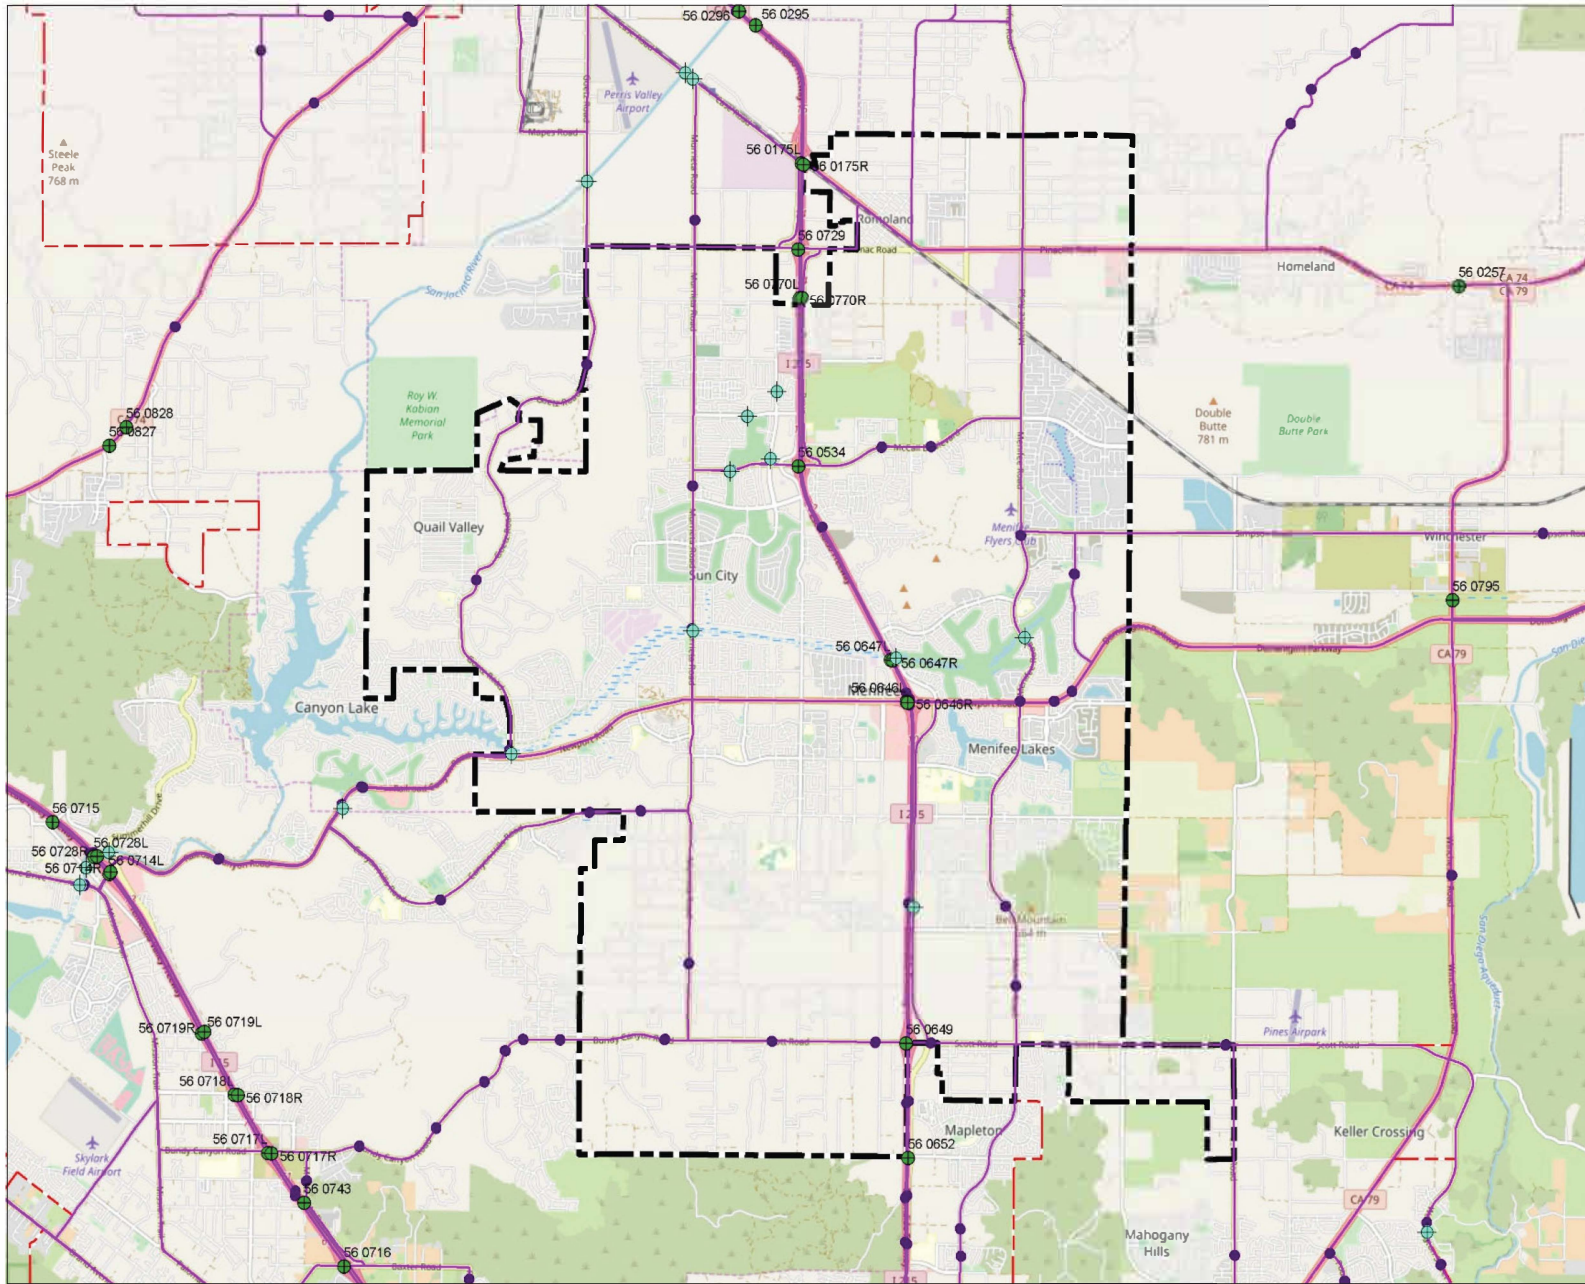

# EXHIBIT S-9 Evacuation Routes

MENIFEE

-  Caltrans Local Bridges
-  Caltrans State Bridges
-  Water Crossings
-  Evacuation Routes
-  City Boundary
-  Sphere of Influence
-  WRCOG Boundary

**MENIFEE**  
GENERAL PLAN