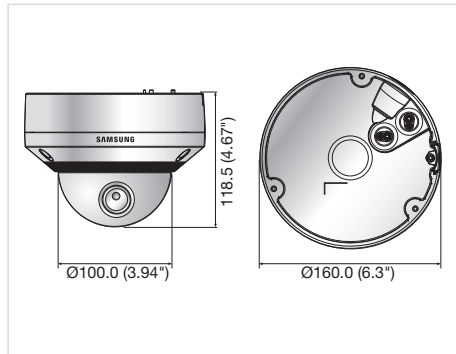

Dimensions

Unit : mm (inch)

Accessory (Optional)

SNV-7084RN/P

| | |
|--|--|
| VIDEO | |
| Imaging Device | 1/2.8" PS Exmor 3.2M CMOS |
| Total Pixels | 2,065(H) x 1,565(V) |
| Effective Pixels | 2,065(H) x 1,553(V) |
| Scanning System | Progressive |
| Min. Illumination | Color : 0.1Lux (F1.2, 50IRE), 0.06Lux (F1.2, 30IRE) B/W : 0Lux (F1.2, 50IRE), 0Lux (F1.2, 30IRE) |
| S / N Ratio | 50dB |
| Video Output | CVBS : 1.0 Vp-p / 75Ω composite, 720 x 480(N), 720 x 576(P), for installation DIP connector type |
| LENS | |
| Focal Length (Zoom Ratio) | 3 ~ 8.5mm (2.8x) motorized varifocal |
| Max. Aperture Ratio | F1.2 |
| Angular Field of View | H : 100.12°(Wide) ~ 35.38°(Tele) / V : 73.76°(Wide) ~ 26.58°(Tele) |
| Min. Object Distance | 0.5m (1.64ft) |
| Focus Control | Simple focus (Motorized V/F) / Manual, Remote control via network (Manual, Simple focus) |
| Lens Type / Mount Type | DC auto iris, P-Iris / Board-in type |
| PAN / TILT / ROTATE | |
| Pan / Tilt / Rotate Range | 0° ~ 354° / 0° ~ 67° / 0° ~ 355° |
| OPERATIONAL | |
| IR LED | 12ea |
| Viewable Length | 25m (82.02ft) |
| Camera Title | Off / On (Displayed up to 45 characters) |
| Day & Night | Auto (ICR) / Color / B/W / External / Schedule |
| Backlight Compensation | Off / BLC / WDR |
| Wide Dynamic Range | 120dB |
| Contrast Enhancement | SSDR (Samsung Super Dynamic Range) (Off / On) |
| Digital Noise Reduction | SSNRIII (2D+3D noise filter) (Off / On) |
| Digital Image Stabilization | Off / On |
| Defog | Off / Auto / Manual |
| Motion Detection | Off / On (4 zones with 4 points polygonal) |
| Privacy Masking | Off / On (32zones with 4 points of polygonal) |
| Gain Control | Off / Low / Middle / High |
| White Balance | ATW / AWC / Manual / Indoor / Outdoor |
| Electronic Shutter Speed | Minimum / Maximum / Anti flicker (1 ~ 1/12,000sec) |
| Flip / Mirror | Off / On |
| Intelligent Video Analytics | Tampering, Virtual line, Enter / Exit, Appear / Disappear, Audio detection, Face detection with metadata |
| Alarm I/O | Input 1ea / Output 1ea |
| Alarm Triggers | Motion detection, Tampering, Audio detection, Face detection, Network disconnection, Video analytics, Alarm input |
| Alarm Events | File upload via FTP and E-mail, Notification via E-mail, Local storage (SD/SDHC/SDXC) or NAS recording at event, External output |
| NETWORK | |
| Ethernet | RJ-45 (10/100BASE-T) |
| Video Compression Format | H.264 (MPEG-4 part 10/AVC), MJPEG |
| Resolution | 2048 x 1536, 1920 x 1080, 1600 x 1200, 1280 x 1024, 1280 x 960, 1280 x 720, 1024 x 768, 800 x 600, 800 x 450, 640 x 480, 640 x 360, 320 x 240, 320 x 180 |
| Max. Framerate | H.264 : Max. 30fps@2048 x 1536, Max 60fps@the other resolutions MJPEG : Max. 10fps@2048 x 1536 Max. 15fps@1920 x 1080, 1600 x 1200, 1280 x 1024, 1280 x 960, 1280 x 720, 1024 x 768 Max. 30fps@800 x 600, 800 x 450, 640 x 480, 640 x 360, 320 x 240, 320 x 180 |
| Smart Codec | Manual mode (Area-based : 5ea), Face detection mode |
| Video Quality Adjustment | H.264 : Compression level, Target bitrate level control, MJPEG : Quality level control |
| Bitrate Control Method | H.264 : CBR or VBR, MJPEG : VBR |
| Streaming Capability | Multiple streaming (Up to 10 profiles) |
| Audio In | Selectable (Mic in / Line in), Supply voltage : 2.5V DC (4mA), Input impedance : approx. 2K Ohm |
| Audio Out | Line out (3.5mm mono jack), Max output level : 1 Vrms |
| Audio Compression Format | G.711 u-law / G.726 selectable, G.726 (ADPCM) 8KHz, G.711 8KHz G.726 : 16Kbps, 24Kbps, 32Kbps, 40Kbps |
| Audio Communication | Bi-directional audio |
| IP | IPv4, IPv6 |
| Protocol | TCP/IP, UDP/IP, RTP(UDP), RTP(TCP), RTCP, RTSP, NTP, HTTP, HTTPS, SSL, DHCP, PPPoE, FTP, SMTP, ICMP, IGMP, SNMPv1/v2c/v3(MIB-2), ARP, DNS, DDNS, QoS, PIM-SM, UPnP, Bonjour |
| Security | HTTPS(SSL) login authentication, Digest login authentication IP address filtering, User access log, 802.1x authentication |
| Streaming Method | Unicast / Multicast |
| Max. User Access | 15 users at unicast mode |
| Edge Storage | micro SD/SDHC/SDXC |
| Application Programming Interfac | Motion images recorded in the SDXC/SDHC/SD memory card can be downloaded |
| Webpage Language | ONVIF profile S, HTTP API v2.0, SVN 1.2 |
| Web Viewer | English, French, German, Spanish, Italian, Chinese, Korean, Russian, Japanese, Swedish, Danish, Portuguese, Turkish, Polish, Czech, Rumanian, Serbian, Dutch, Croatian, Hungarian, Greek, Norwegian, Finnish |
| Central Management Software | SmartViewer |
| ENVIRONMENTAL | |
| Operating Temperature / Humidity | 24V AC : -40°C ~ +55°C (-40°F ~ +131°F) / Less than 90% RH 12V DC, PoE : -10°C ~ +55°C (+14°F ~ +131°F) / Less than 90% RH |
| Storage Temperature / Humidity | -30°C ~ +60°C (-22°F ~ +140°F) / Less than 90% RH |
| Ingress Protection / Vandal Resistance | IP66 / IK10 |
| ELECTRICAL | |
| Input Voltage / Current | 24V AC, 12V DC, PoE (IEEE802.3af class 3) |
| Power Consumption | Max. 10.5W (12V DC), Max. 11.5W (PoE), Max. 12.0W / 15.0W (24V AC, Heater off / on) * Heater works at AC power input only |
| MECHANICAL | |
| Color / Material | Ivory / Aluminum |
| Dimensions (WxH) | Ø160.0 x 118.5mm (Ø6.3" x 4.67") |
| Weight | 975g (2.15 lb) |