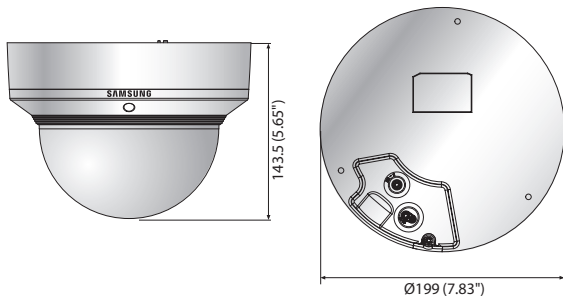

Dimensions

Unit : mm (inch)